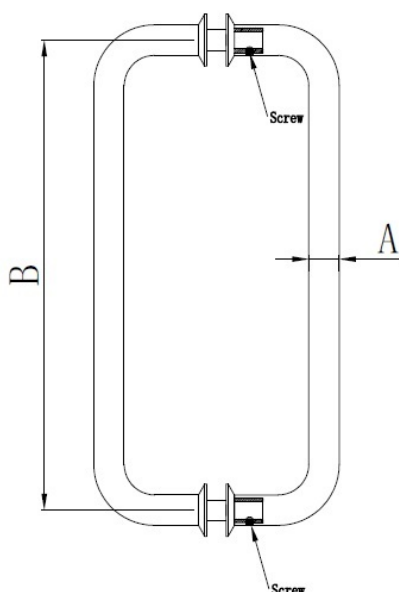

PRODUCT SHEET

Description:

Door Handle "Main" SS304 Polished, $\varnothing 25 \times 330 \text{mm}$, cc 305mm, 8-12mm Glass Thickness, Bore: $\varnothing 12 \text{mm}$

Item number:

17.87.090-1

Units	Box	Carton	HS Code	Barcode
Pair	1	10	8302415000	 5704866453592

Item Number	A	B	Finish
17.87.090-0	$\varnothing 25 \text{mm}$	305mm	Polished
17.87.091-0	$\varnothing 25 \text{mm}$	305mm	Brushed
17.87.094-0	$\varnothing 25 \text{mm}$	450mm	Polished
17.87.095-0	$\varnothing 25 \text{mm}$	450mm	Brushed
17.87.101-0	$\varnothing 32 \text{mm}$	600mm	Polished
17.87.102-0	$\varnothing 32 \text{mm}$	600mm	Brushed